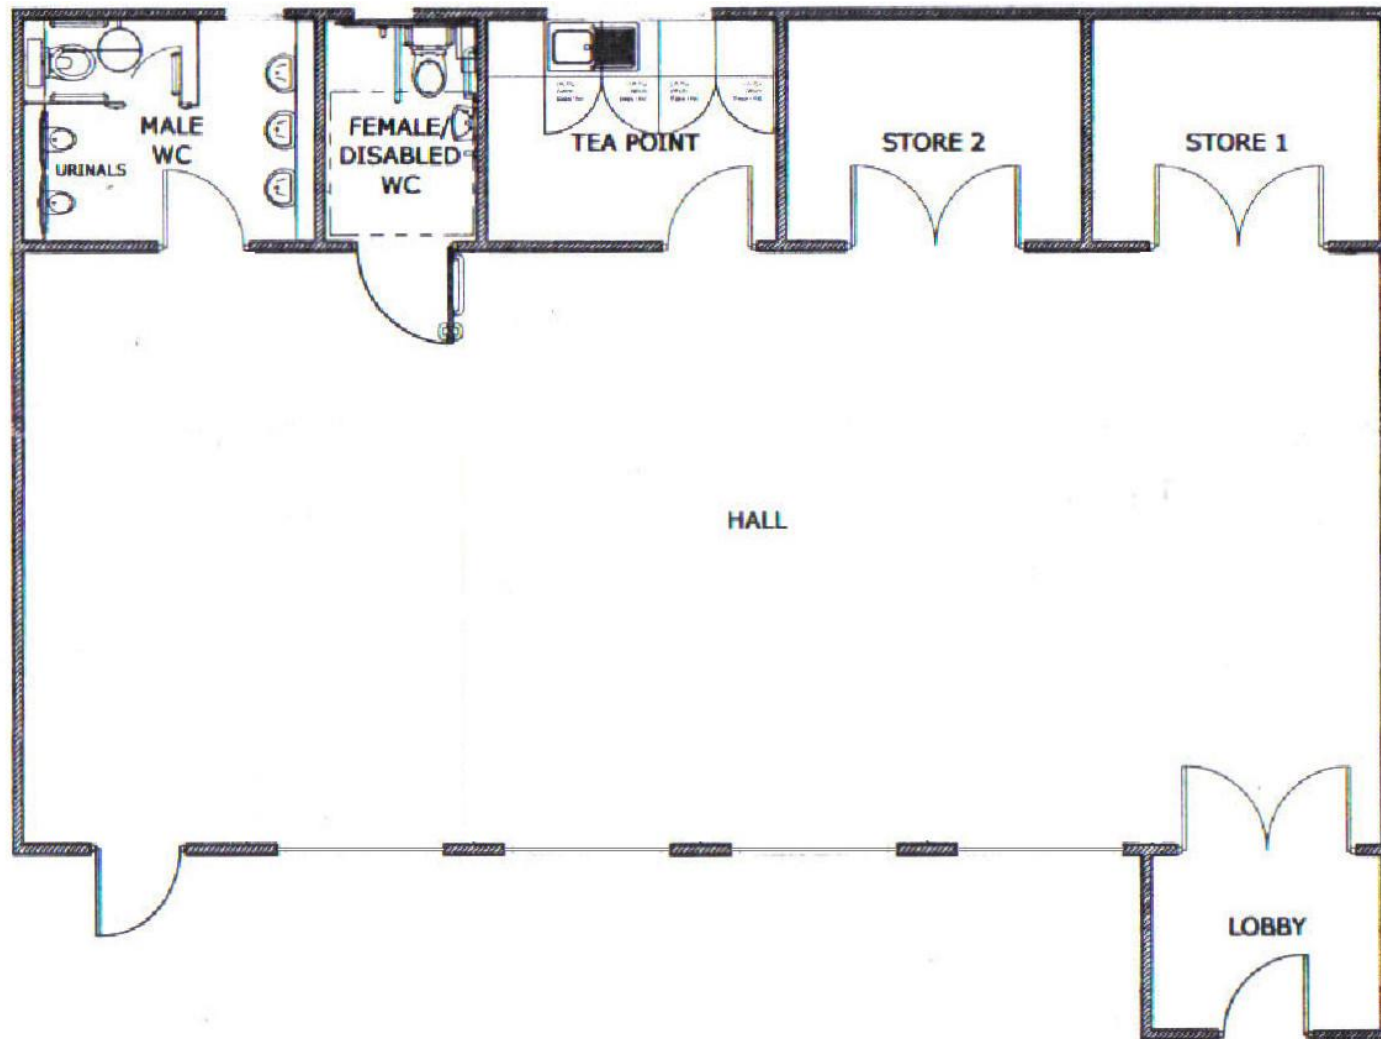

Floor Plan of Newnham Clubroom

Main Hall measures approx. 14m(46ft) x 6m(20ft) with a clear ceiling height 2.3m(7ft 6ins).